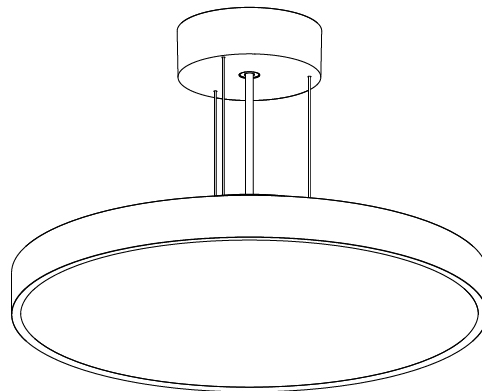

GENERAL

Series: Sign Diva
Subseries: Sign Diva Korona
Brand: Prolicht
Division: Architectural
Mounting Type: Suspension
Mounting Location: Ceiling
Subcategory: Pendant

PHYSICAL

Shape: Round
Diameter (mm): 400
Diameter (in): 15 3/4
Height (mm): 86
Height (in): 3 3/8
Light Distribution: Direct
Weight (kg): 3.302
Weight (lbs): 7.28
Diffuser: PMMA - Opal / Micro-Prism / Sparkling Secret / Vintage Industrial
Fixture Finish: SSR / BKV / CWI / CRY / HAB / UFT / ITA / RUA / FTG / MYG / LOD / PUS / FRO / FUP / KIA / POP / BLS / SPG / MEY / GOH / GUM / CHC / COM / ABZ / JAG / OBR / MOS / ROR
Fixture Material: Extruded Aluminum / Steel
Cable Details: 2,000mm/78 3/4" or 6,000mm/236 1/4" Transparent Cable

ELECTRICAL

Lamp Type: LED (Zhaga Standard)
Input Wattage (W): 17
Dimming: Tri-Mode (Non-Dimming and Phase Dimming (120Vac only) and 0-10V Dimming)
Driver Included: Yes
Driver Location: Integrated
Driver Type: Constant Current - Universal
Driver Class: Class 2
Input Voltage (V): 120 - 277
Constant Current (mA): 500

LED

Color Temperature (°K): 2700 / 3000 / 3500 / 4000
Max. Delivered Lumen (lm): 1807 / 1943 / 1951 / 1991
Nominal Lumen (lm): 2250 / 2420 / 2430 / 2480
CRI: >90 CRI
Lamp Life (hrs): 50000

OPTICAL

RATINGS AND CERTIFICATIONS

Certified By: Certified for North American Standards
IP rating: IP20

51mm 2"
86mm 3 3/8"   2000-6000mm max.

Ø 400mm 15 3/4"