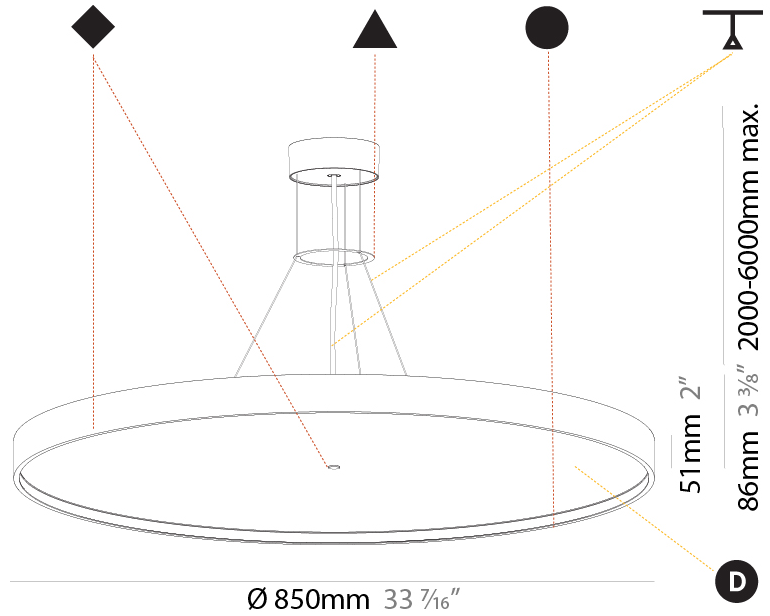

OPTICAL

RATINGS AND CERTIFICATIONS

Certified By: Certified for North American Standards
IP rating: IP20