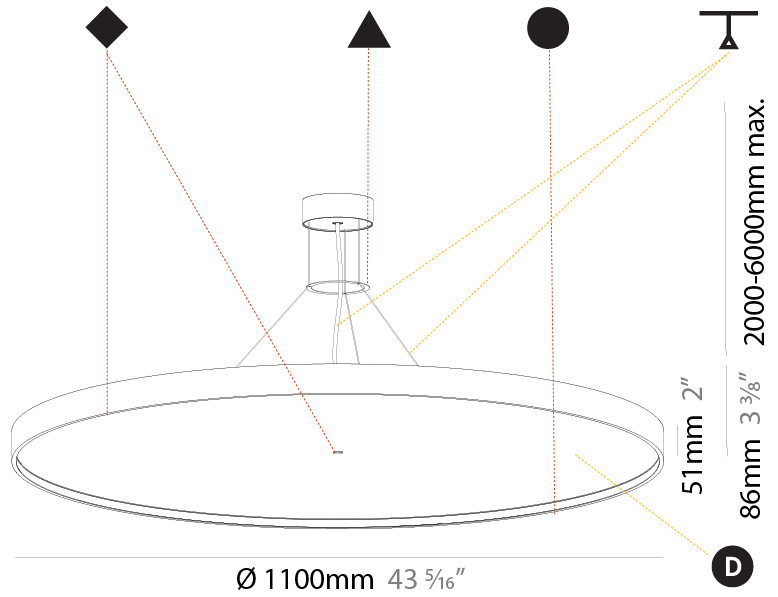

OPTICAL

RATINGS AND CERTIFICATIONS

Certified By: Certified for North American Standards
IP rating: IP20