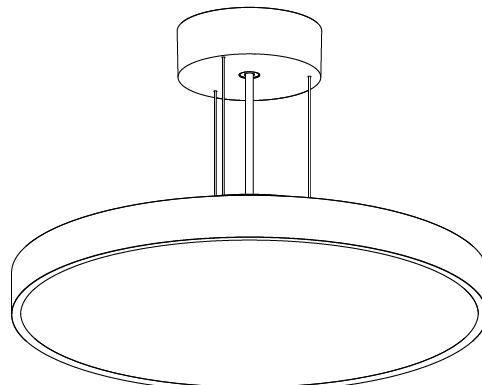

GENERAL

Series: Sign Diva
Subseries: Sign Diva Korona
Brand: Prolicht
Division: Architectural
Mounting Type: Suspension
Mounting Location: Ceiling
Subcategory: Pendant

PHYSICAL

Shape: Round
Diameter (mm): 400
Diameter (in): 15 3/4
Height (mm): 86
Height (in): 3 3/8
Light Distribution: Direct
Weight (kg): 3.302
Weight (lbs): 7.28
Diffuser: PMMA - Opal / Micro-Prism / Sparkling Secret / Vintage Industrial
Fixture Finish: SSR / BKV / CWI / CRY / HAB / UFT / ITA / RUA / FTG / MYG / LOD / PUS / FRO / FUP / KIA / POP / BLS / SPG / MEY / GOH / GUM / CHC / COM / ABZ / JAG / OBR / MOS / ROR
Fixture Material: Extruded Aluminum / Steel
Cable Details: 2,000mm/78 3/4" or 6,000mm/236 1/4" Transparent Cable

ELECTRICAL

Lamp Type: LED (Zhaga Standard)
Input Wattage (W): 17
Dimming: Tri-Mode (Non-Dimming and Phase Dimming (120Vac only) and 0-10V Dimming)
Driver Included: Yes
Driver Location: Integrated
Driver Type: Constant Current - Universal
Driver Class: Class 2
Input Voltage (V): 120 - 277
Constant Current (MA): 500

LED

Color Temperature (°K): 2700 / 3000 / 3500 / 4000
Max. Delivered Lumen (lm): 1807 / 1943 / 1951 / 1991
Nominal Lumen (lm): 2250 / 2420 / 2430 / 2480
CRI: >90 CRI
Lamp Life (hrs): 50000

OPTICAL

RATINGS AND CERTIFICATIONS

Certified By: Certified for North American Standards
IP rating: IP20

51mm 2"
86mm 3 3/8" 2000-6000mm max.

Ø 400mm 15 3/4"